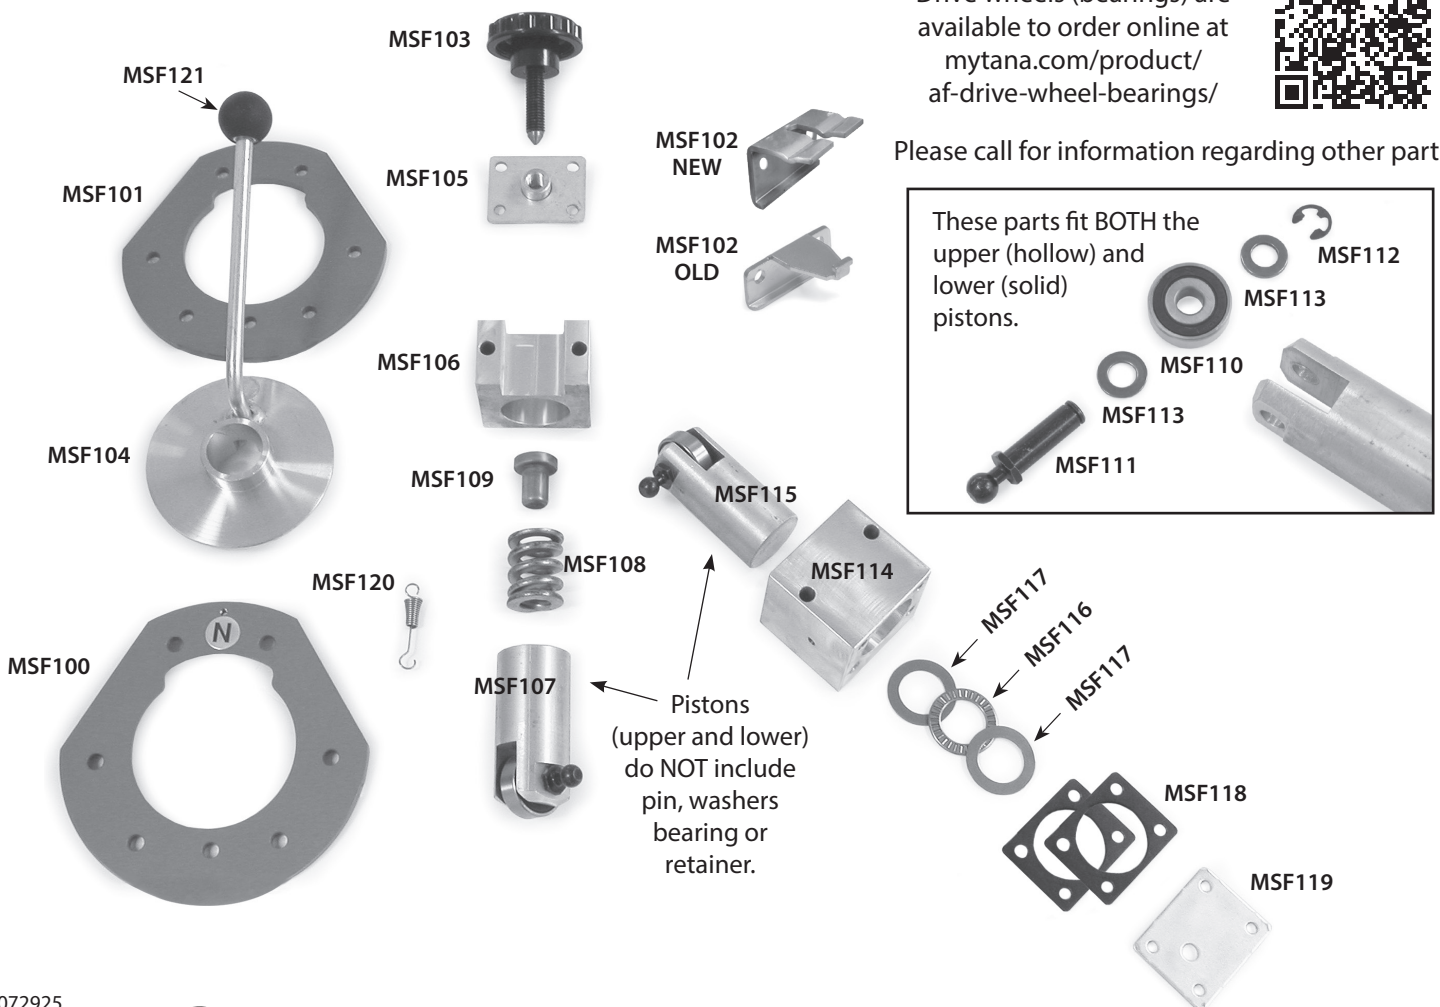

Parts Breakdown for the MINI Autofeed-Retriever

Part #	Description	Qty Per Unit
MSF100	Front disc	1
MSF101	Rear disc	1
MSF102 OLD/NEW	Mounting bracket	1
MSF103	Hand knob	1
MSF104	Movement assembly	1
MSF104P	Movement stop pin	1
MSF105	Upper end plate	1
MSF106	Long (top) housing	1
MSF107	Upper piston (hollow)	1
MSF108	Spring	1
MSF109	Pressure pad	1

Part #	Description	Qty Per Unit
MSF110	Drive wheel (bearing)	3
MSF111	Drive pin	3
MSF112	Spring retainer	3
MSF113	Spacer	6
MSF114	Short housing	2
MSF115	Lower piston (solid)	2
MSF116	Thrust bearing	2
MSF117	Thrust race	4
MSF118	Spacer plate	2
MSF119	Lower end plate	2
MSF120	Conical spring	1
MSF121	Plastic knob	1

Drive wheels (bearings) are available to order online at mytana.com/product/af-drive-wheel-bearings/

Please call for information regarding other parts.

072925

(800) 328-8170
M-F | 7a to 5p CST

MyTana.com

EMAIL mytana@idexcorp.com