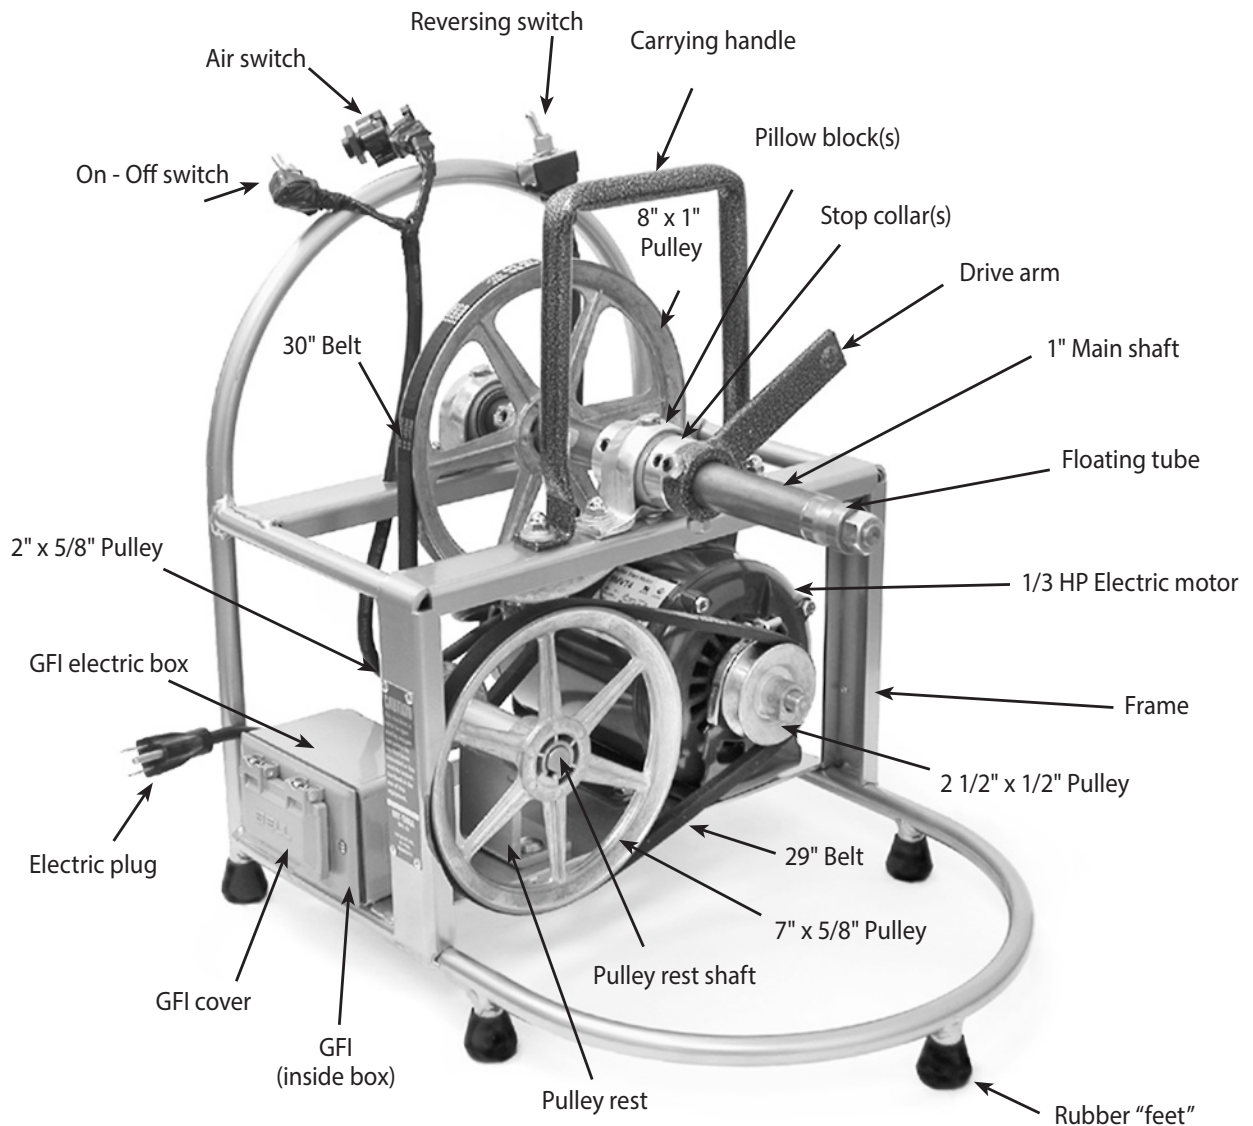

# M661 – Parts Breakdown

Oct 27, 2022 – parts and part numbers may change

Pedal and hose NEW style

Pedal only

Belt guard

Revolving arm

Complete set with switch, foot pedal & hose NEW

(800) 328-8170  
M-F | 7a to 5p CST