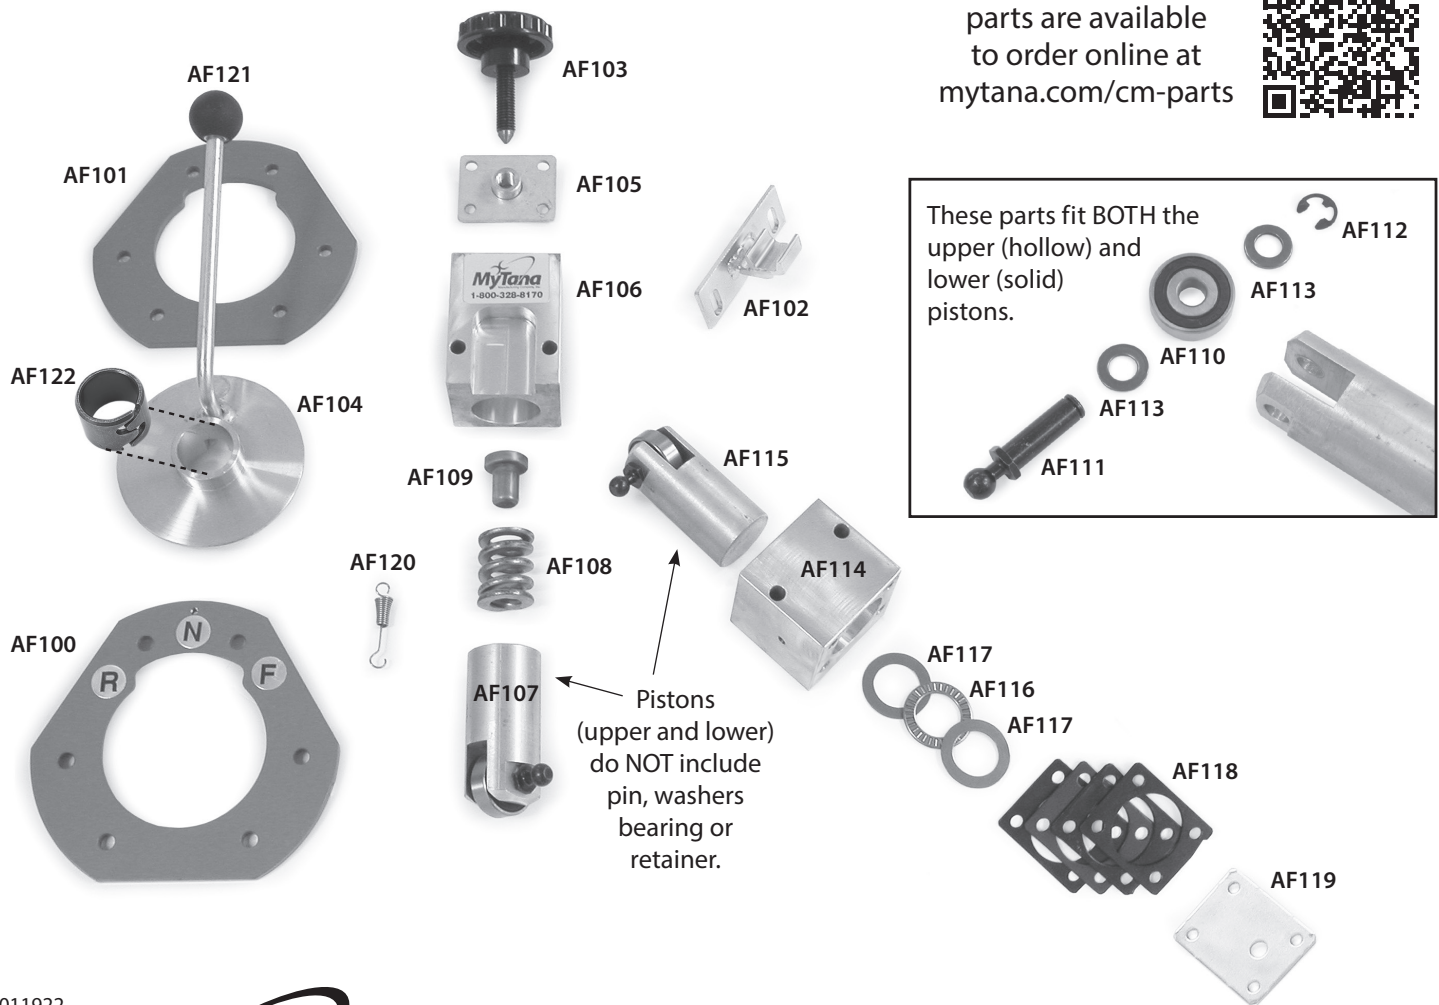

Parts breakdown for the large Autofeed-Retriever

Part #	Description	Qty Per Unit
AF100	Front disc	1
AF101	Rear disc	1
AF102	Mounting bracket	1
AF103	Hand knob	1
AF104	Movement assembly	1
AF104P	Movement stop pin	1
AF105	Upper end plate	1
AF106	Long (top) housing	1
AF107	Upper piston (hollow)	1
AF108	Spring	1
AF109	Pressure pad	1
AF110	Drive wheel (bearing)	3

Part #	Description	Qty Per Unit
AF111	Drive pin	3
AF112	Spring retainer	3
AF113	Spacer	6
AF114	Short housing	2
AF115	Lower piston(solid)	2
AF116	Thrust bearing	2
AF117	Thrust race	4
AF118	Spacer plate(s)	8
AF119	Lower end plate	2
AF120	Conical spring	1
AF121	Plastic knob	1
AF122	Outlet Collar	1

Many of these parts are available to order online at mytana.com/cm-parts

011922