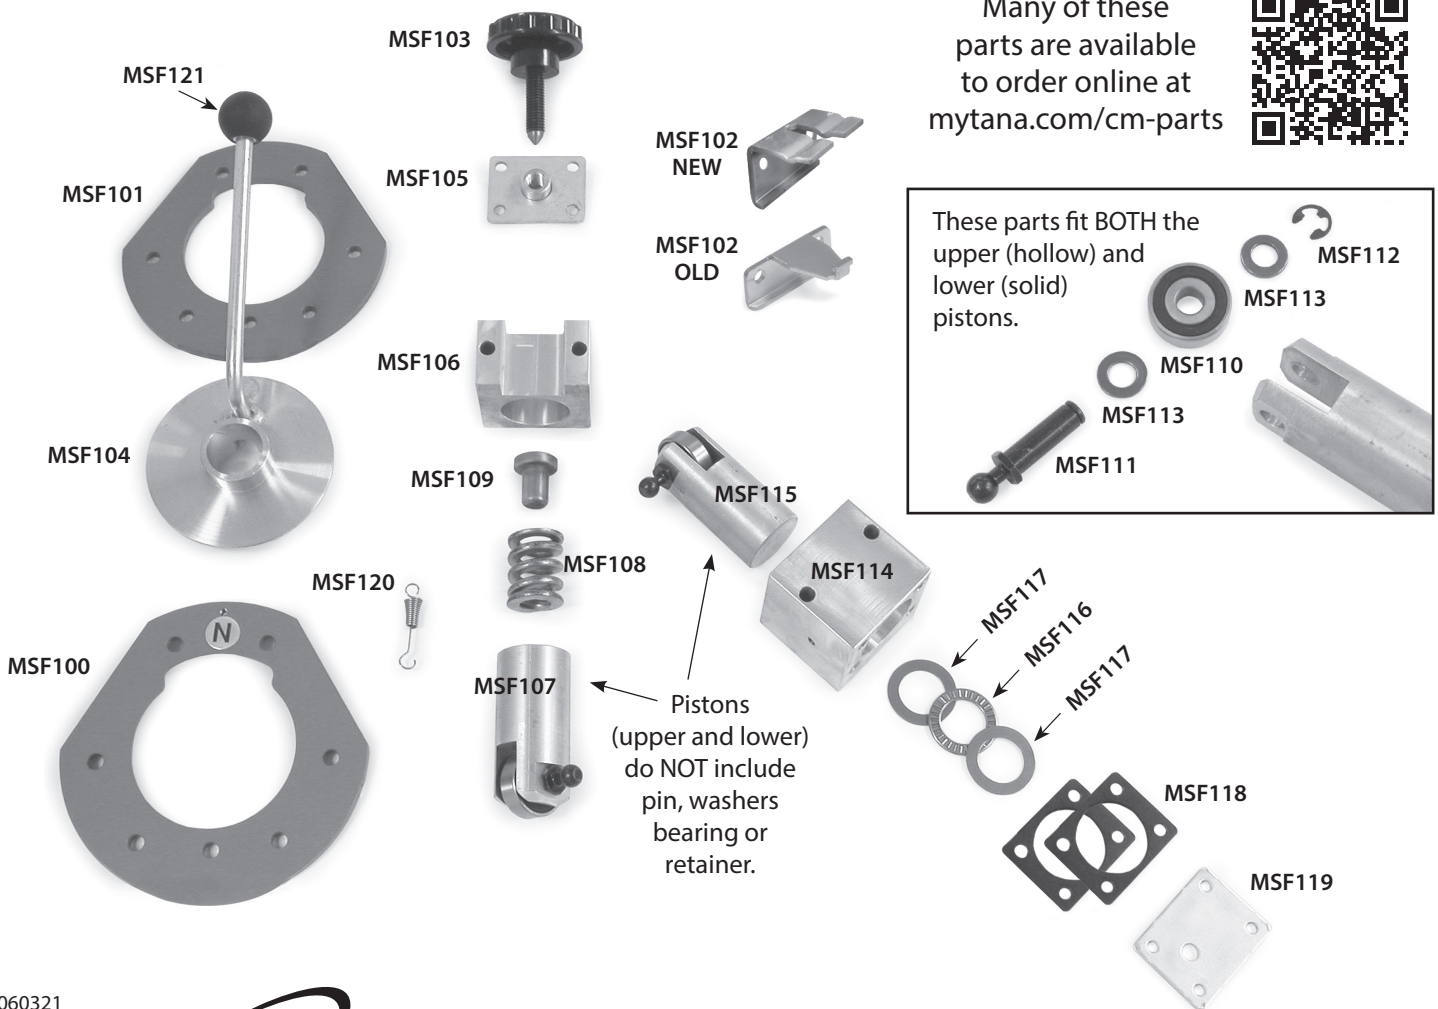

# Parts Breakdown for the MINI Autofeed-Retriever

Part #	Description	Qty Per Unit
MSF100	Front disc	1
MSF101	Rear disc	1
MSF102 OLD/NEW	Mounting bracket	1
MSF103	Hand knob	1
MSF104	Movement assembly	1
MSF104P	Movement stop pin	1
MSF105	Upper end plate	1
MSF106	Long (top) housing	1
MSF107	Upper piston (hollow)	1
MSF108	Spring	1
MSF109	Pressure pad	1

Part #	Description	Qty Per Unit
MSF110	Drive wheel (bearing)	3
MSF111	Drive pin	3
MSF112	Spring retainer	3
MSF113	Spacer	6
MSF114	Short housing	2
MSF115	Lower piston (solid)	2
MSF116	Thrust bearing	2
MSF117	Thrust race	4
MSF118	Spacer plate	2
MSF119	Lower end plate	2
MSF120	Conical spring	1
MSF121	Plastic knob	1