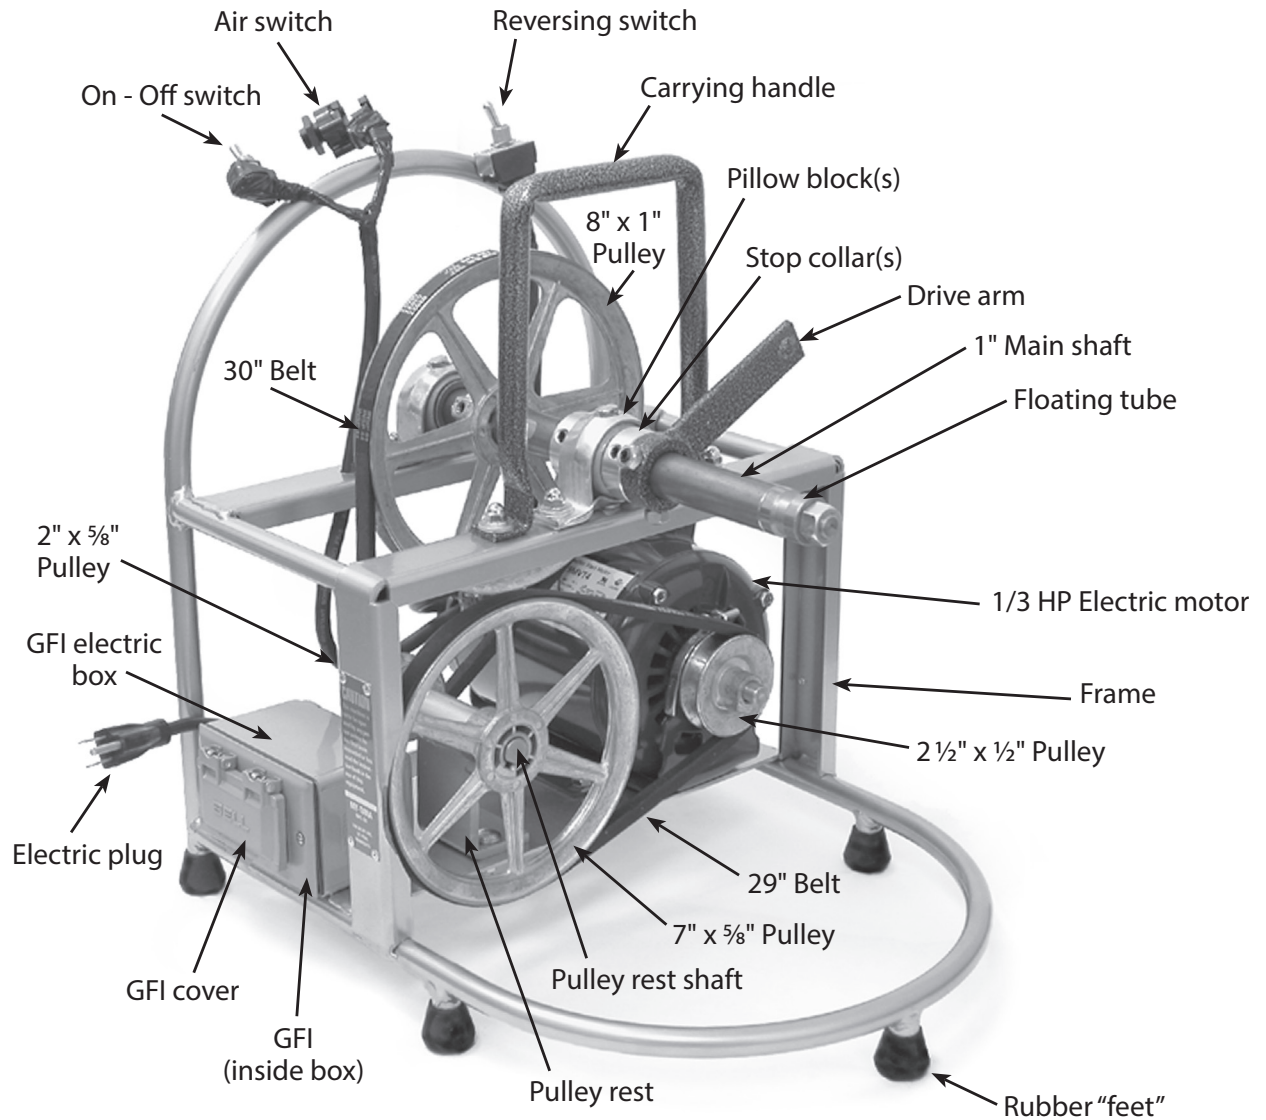

# MyTana – M661 Breakdown

Foot pedal and hose

Belt guard

Revolving arm (REVARM-M661 )

[www.MyTana.com](http://www.MyTana.com)

746 Selby Ave • St. Paul MN, 55104

fax: 651.222.1739

**1.800.328.8170**

Factory Direct Customer Service

M-F 7am – 5pm CST

Competent • Polite • Clear